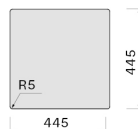

Cut-out size / Topmount