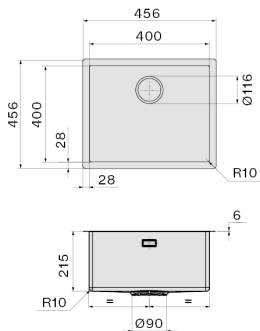

Cut-out size / Topmount

Cut-out size / Undermount